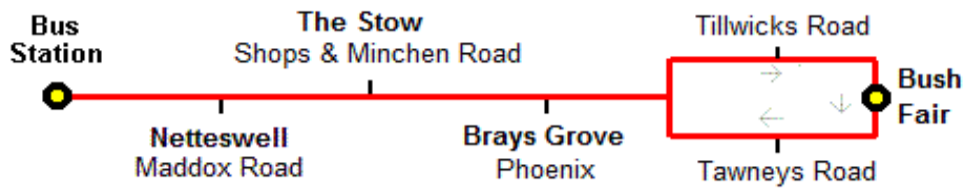

Bus Times

Effective: 28th November 2011

Route
LCB2

MONDAY to SATURDAY

Harlow Bus Station	9:10	9:34	10:10	10:34	11:10	11:34	12:10	12:34	13:10	13:34	14:10	14:34	15:10	15:34
Netteswell Maddox Road	9:14	9:38	10:14	10:38	11:14	11:38	12:14	12:38	13:14	13:38	14:14	14:38	15:14	15:38
The Stow Shops	9:18	9:42	10:18	10:42	11:18	11:42	12:18	12:42	13:18	13:42	14:18	14:42	15:18	15:42
Brays Grove Phoenix	9:20	9:44	10:20	10:44	11:20	11:44	12:20	12:44	13:20	13:44	14:20	14:44	15:20	15:44
Bush Fair	9:22	9:46	10:22	10:46	11:22	11:46	12:22	12:46	13:22	13:46	14:22	14:46	15:22	15:46
Brays Grove Phoenix	9:24	9:48	10:24	10:48	11:24	11:48	12:24	12:48	13:24	13:48	14:24	14:48	15:24	15:48
The Stow Shops	9:26	9:50	10:26	10:50	11:26	11:50	12:26	12:50	13:26	13:50	14:26	14:50	15:26	15:50
Netteswell Maddox Road	9:30	9:54	10:30	10:54	11:30	11:54	12:30	12:54	13:30	13:54	14:30	14:54	15:30	15:54
Harlow Bus Station	9:34	9:58	10:34	10:58	11:34	11:58	12:34	12:58	13:34	13:58	14:34	14:58	15:34	15:58